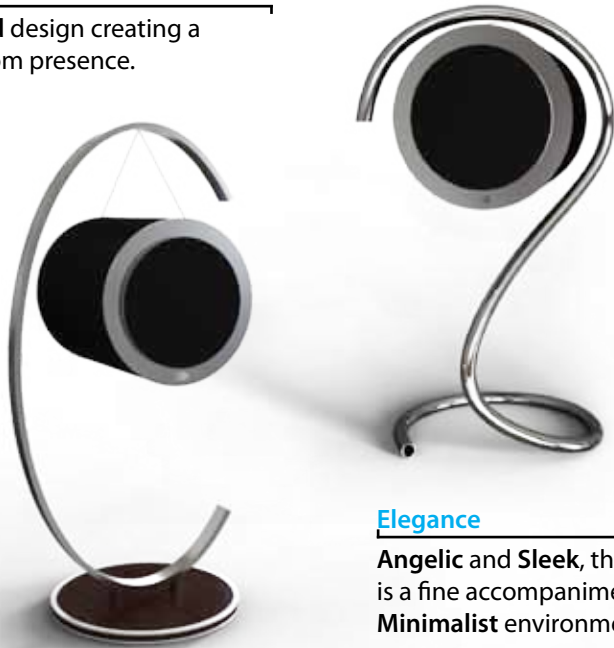

Panache
A Composed design creating a Superior room presence.